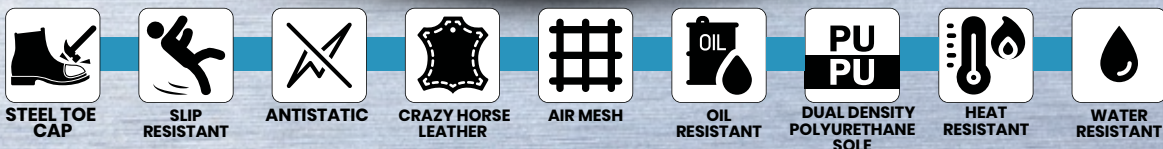

SLATE

CRAZY HORSE LEATHER SAFETY BOOT

1. **Lining:**
2. Air Mesh
   - Comfort Collar
3. **Sole:**
4. Dual Density Polyurethane
   - Rubber Outer Sole
   - Kevlar Midsole
   - Steel Toe Cap
   - Extra Grip
   - Impact Protection (200 Joules)
   - Heat Resistance (Up to 300 °C)
   - Slip Resistant
   - Oil Resistant
   - Bull Nose
5. **Insole:**
6. Infused Foam Sock
   - Antistatic
7. **Upper:**
8. Water Resistant
   - Heat Resistant
9. **Colours:**
10. Black or Brown
11. **Sizes:**
12. 5 - 13