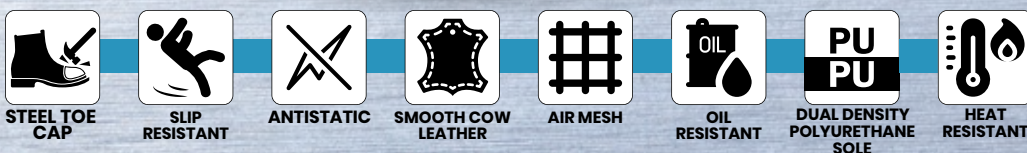

SLATE

SMOOTH COW LEATHER SAFETY BOOT

1. **Lining:**
2. Air Mesh
   - Comfort Collar
3. **Sole:**
4. Dual Density Polyurethane
   - Rubber Outer Sole
   - Kevlar Midsole
   - Steel Toe Cap
   - Impact Protection (200 Joules)
   - Heat Resistance (Up to 300 °C)
   - Slip Resistant
   - Oil Resistant
   - Bull Nose
5. **Insole:**
6. Infused Foam Sock
   - Antistatic
7. **Upper:**
8. Heat Resistant
9. **Colours:**
10. Black
11. **Sizes:**
12. 5 - 13