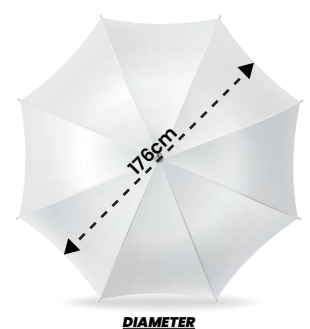

RELEASE BUTTON

TILT FUNCTION

BOTTOM POLE
DIAMETER

LENGTH

DIAMETER

SPECIFICATIONS

- 140G Polyester With Transparent UV Coating
- 8 Panels
- White Coated Steel Pole & Rib
- Tilt Function
- UV Coated
- Not Windproof