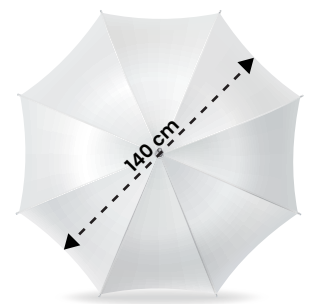

CAPROCK RANCH

GOLF UMBRELLA

COLOUR MATCHING SLEEVE

FRAME

TOPPER

RIB & TIP

HANDLE

LENGTH