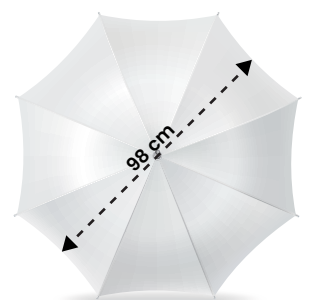

CHIHUAHUAN

MINI UMBRELLA

DIAMETER

SPECIFICATIONS

- 190T Pongee
- 8 Panels
- Auto Open/Close Frame
- Black Colour Plastic Handle
- Not UV Coated
- Not Windproof

COLOURWAYS