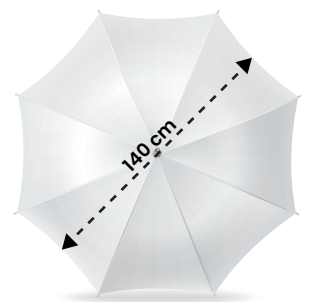

TOPPER

RIB & TIP

HANDLE

LENGTH

DIAMETER

SPECIFICATIONS

- 210T Pongee
- 8 Panels
- Auto Open Windproof Fibreglass Frame
- Black EVA Foam Handle
- Not UV Coated
- Windproof

COLOURWAYS