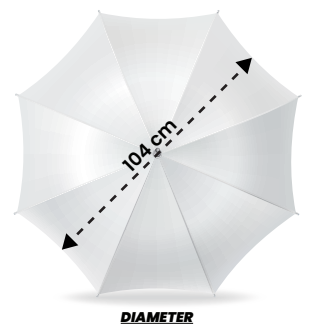

CARDIFF

HOOK HANDLE UMBRELLA

SPECIFICATIONS

- 190T Polyester with UV
- 8 Panels
- Auto Open Metal Frame
- Silver Colour Hook Handle
- UV Coated
- Not Windproof

COLOURWAYS