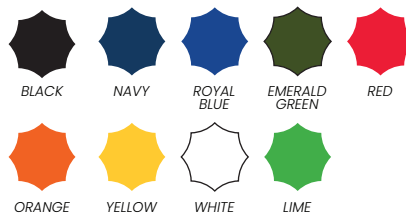

COLOURWAYS