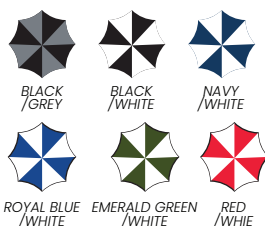

COTSWOLD DOWNS

GOLF UMBRELLA

COLOUR MATCHING SLEEVE

FRAME

TOPPER

RIB & TIP

HANDLE

LENGTH

DIAMETER

SPECIFICATIONS

- 210T Pongee
- 8 Panels
- Manual Open Fibreglass Frame
- Black Colour Rubberised Handle
- Not UV Coated
- Windproof

COLOURWAYS

SOMERSET HILLS

GOLF UMBRELLA

COLOUR MATCHING SLEEVE

FRAME