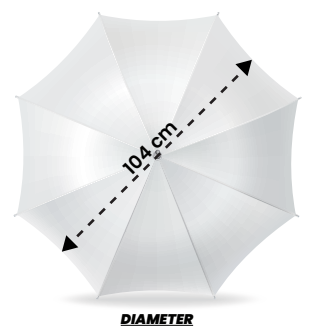

KEW

HOOK HANDLE UMBRELLA

SPECIFICATIONS

- 190T Polyester
- 8 Panels
- Auto Open Metal Frame
- Black Colour Plastic Hook Handle
- Not UV Coated
- Not Windproof

COLOURWAYS