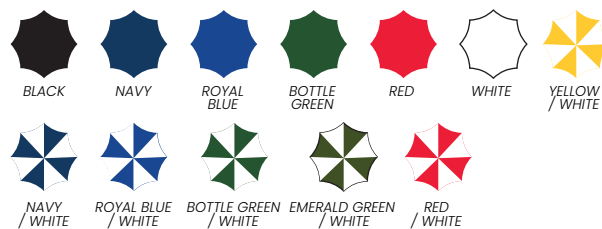

COLOURWAYS