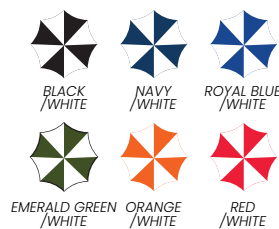

COLOURWAYS