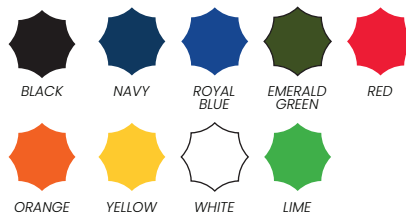

- 190T Polyester
- 8 Panels
- Auto Open Metal Ribs Wooden Shaft
- Wood Hook Handle
- Not UV Coated
- Not Windproof

COLOURWAYS

LEEDS

HOOK HANDLE UMBRELLA

FRAME

TOPPER

RIB & TIP

HANDLE