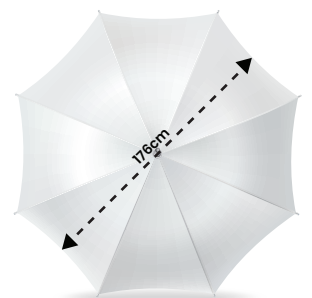

BOTTOM POLE
DIAMETER

LENGTH

DIAMETER

SPECIFICATIONS

- 140G Polyester With Transparent UV Coated
- 8 Panels
- White Coated Steel Pole & Rib
- Tilt Function
- UV Coated
- Not Windproof

COLOURWAYS

MNANDI

BEACH UMBRELLA

SLEEVE INCLUDED

FRAME

TOPPER

TOP POLE
DIAMETER

RELEASE BUTTON

TILT FUNCTION

BOTTOM POLE
DIAMETER

LENGTH