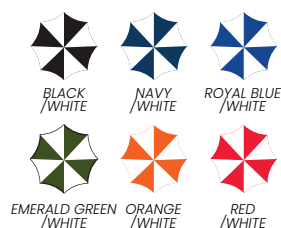

- 210T Pongee
- 8 Panels
- Auto Open Fibreglass Frame
- Black Rubberised Handle
- Not UV Coated
- Windproof

COLOURWAYS

SHOREACRES

GOLF UMBRELLA

COLOUR MATCHING SLEEVE

FRAME

TOPPER

RIB & TIP

HANDLE

LENGTH

DIAMETER

SPECIFICATIONS

- 210T Pongee
- 8 Panels
- Auto Open Windproof Fibreglass Frame
- Black EVA Foam Handle
- Not UV Coated
- Windproof

COLOURWAYS

CAPROCK RANCH

GOLF UMBRELLA