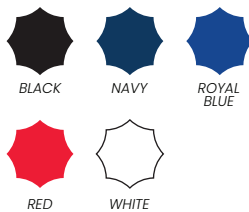

- 210T Pongee
- 8 Panels
- Auto Open Fibreglass Frame
- Black / Matching Colour
Rubberised Handle
- Not UV Coated
- Windproof

COLOURWAYS

FAIRMONT

GOLF UMBRELLA

COLOUR MATCHING SLEEVE

FRAME

TOPPER

RIB & TIP

HANDLE

LENGTH

DIAMETER

SPECIFICATIONS

- 190T Pongee
- 8 Panels
- Auto Open Windproof (Holes)
Fibreglass Frame
- Black EVA Foam Handle
- Not UV Coated
- Windproof

COLOURWAYS

BIKINI BEACH

BEACH UMBRELLA