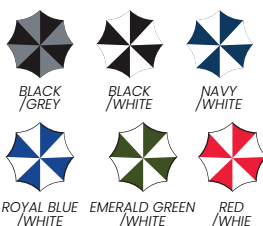

LENGTH

DIAMETER

SPECIFICATIONS

- 190T Polyester
- 16 Panels
- Auto Open Metal Frame
- Black Colour Plastic Handle
- Not UV Coated
- Not Windproof

COLOURWAYS

RAINBOW

COTSWOLD DOWNS

GOLF UMBRELLA

- 210T Pongee
- 8 Panels
- Manual Open Fibreglass Frame
- Black Colour Rubberised Handle
- Not UV Coated
- Windproof

COLOURWAYS

SOMERSET HILLS

GOLF UMBRELLA

COLOUR MATCHING SLEEVE

FRAME

TOPPER

RIB & TIP