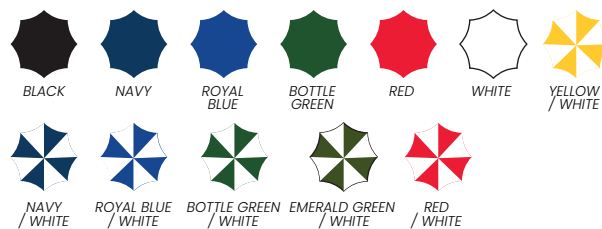

- 210T Pongee
- 8 Panels
- Manual Open Fibreglass Frame
- Black Proline Grip Rubberised Handle
- Not UV Coated
- Windproof

COLOURWAYS

PINEHURST

GOLF UMBRELLA

COLOUR MATCHING SLEEVE

FRAME

TOPPER

RIB & TIP