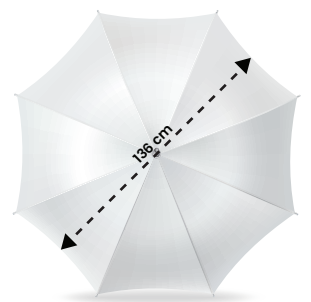

MAIDSTONE

GOLF UMBRELLA

COLOUR MATCHING SLEEVE

FRAME

TOPPER

RIB & TIP

HANDLE

LENGTH